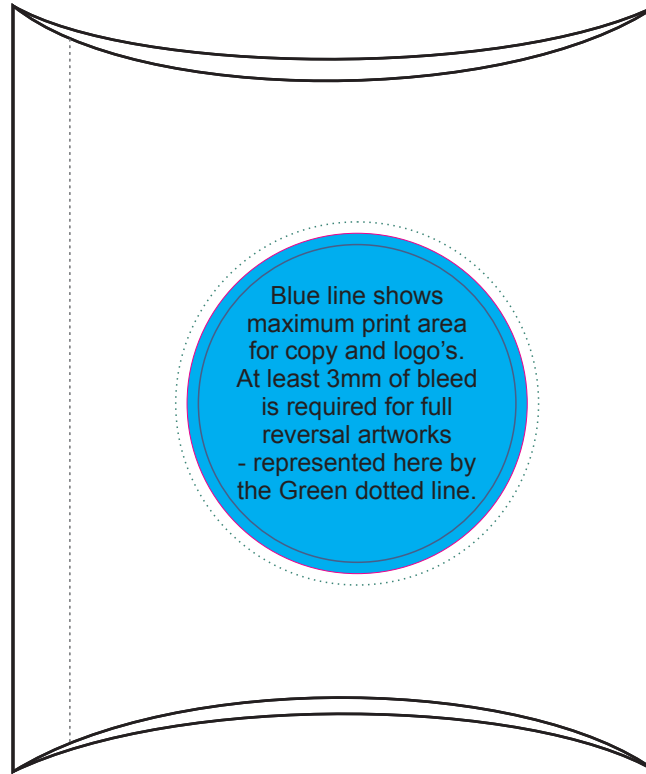

FRONT - LABEL  
DIGITALLY  
PRINTED

Pink outline shows  
border, this line  
not printed

Maximum label size: 50mmL x 50mmH Square or 45mm Diameter or 30mmH x 55mmL

Printed on a White Label