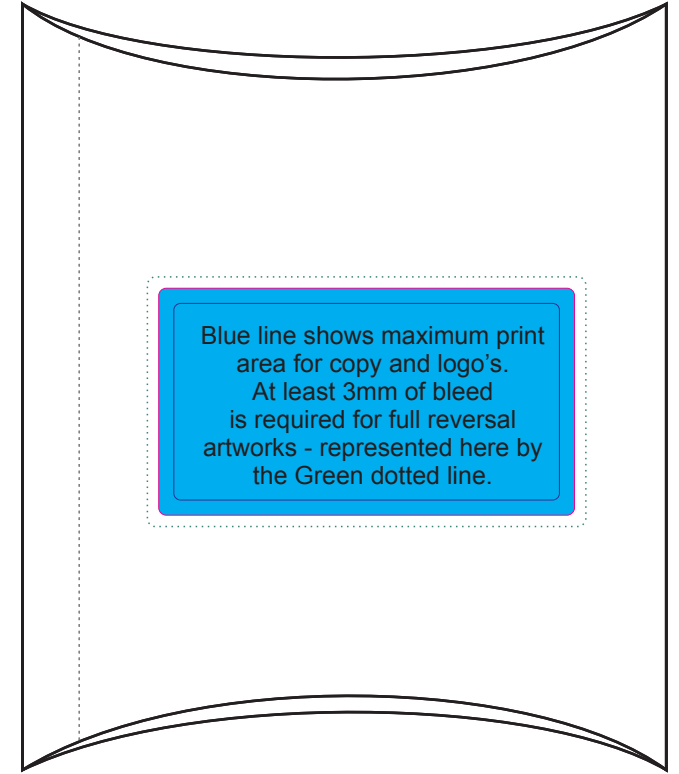

FRONT - LABEL  
DIGITALLY  
PRINTED

Pink outline shows  
border, this line  
not printed

Maximum label size: 50mmL x 50mmH Square or 45mm Diameter or 30mmH x 55mmL

Printed on a White Label